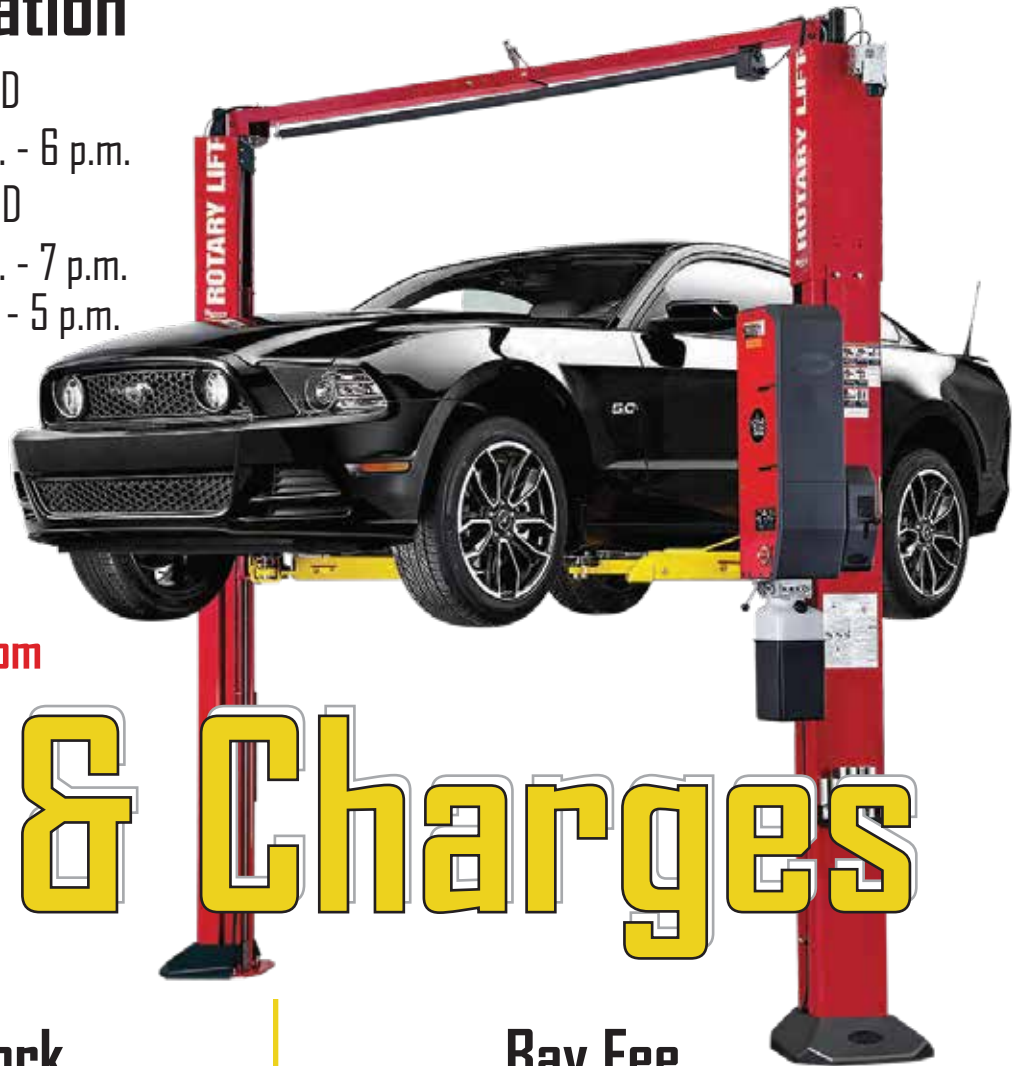

Auto Skills Center

Hours of Operation

Sunday: CLOSED

Monday: 10 a.m. - 6 p.m.

Tuesday-Wednesday: CLOSED

Thursday-Friday: 10 a.m. - 7 p.m.

Saturday: 8 a.m. - 5 p.m.

Building 1282

**Call 540-653-4900
for more information.**

www.NavyMWRDahlgren.com

Fees & Charges

Machine Work

Tire Mounting & Balancing	\$12.00/tire
Tire Balance	\$6.00/tire
Brake Lathe	\$10.00/unit

Bay Fee

Active duty	\$6.00/hr
DoD Civilian	\$7.00/hr